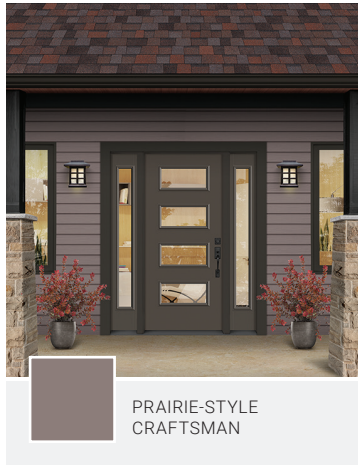

PRAIRIE-STYLE CRAFTSMAN