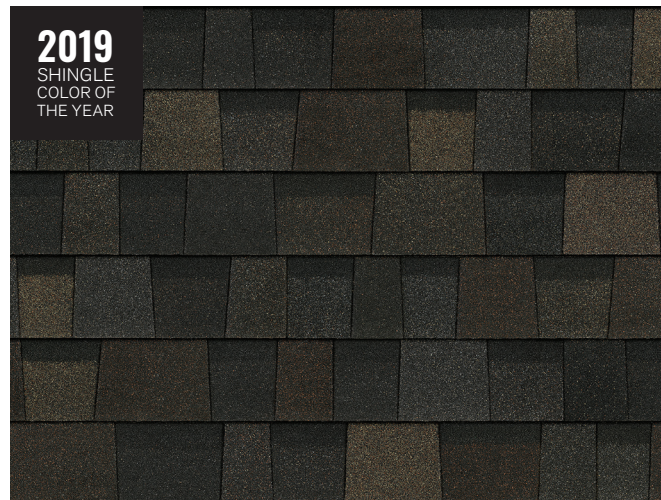

Para ideas y videos explicativos, visite:
owenscorning.com/roofing/design-inspire

MODERN FARMHOUSE
ONYX BLACK
TruDefinition® Duration® Shingles

SHINGLE COLOR SPECTRUM / ESPECTRO CROMÁTICO DE LAS TEJAS

MODERN CRAFTSMAN
BLACK SABLE⁴
TruDefinition® Duration® Designer Shingles