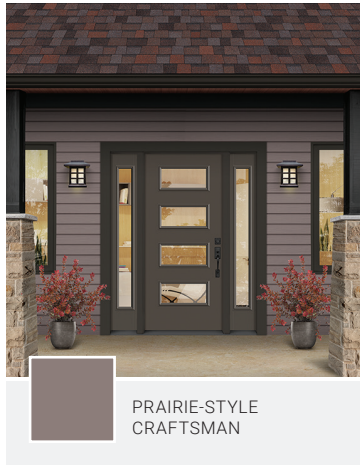

PRAIRIE-STYLE CRAFTSMAN