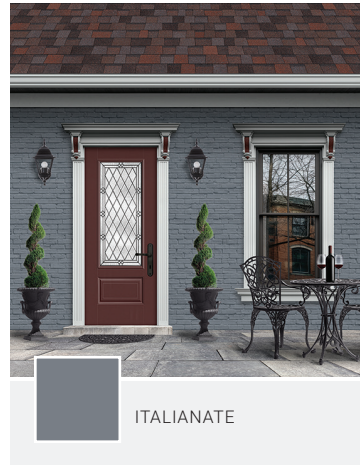

ITALIANATE

UN UNIVERSO DE ESTILOS EN CADA TEJA

Vea cómo el **COLOR DE TEJA DEL AÑO 2025, MERLOT**, de Owens Corning®, hace juego con cada una de estas combinaciones de colores para lograr un aspecto claramente diferente.

Explore todas nuestras combinaciones de tejas y colores en roofingfashioncolors.com

4 Owens Corning® Black Sable shingle includes a patented design.

5 Owens Corning® Bourbon and Midnight Plum shingle includes a patent pending design.

4 La teja Black Sable de Owens Corning® incluye un diseño patentado.

5 La teja Owens Corning® Bourbon y Midnight Plum incluyen un diseño con patente pendiente.

MORE THAN JUST A ROOF®

Home is no ordinary place. It's where you feel safe. Sheltered from the elements. Free to be yourself. It's why Owens Corning delivers extraordinary roofing products that perform as beautifully as they look. More than just a trusted name, we are a roofing industry leader who appreciates all your roof must protect.

ES MUCHO MÁS QUE UN TECHO®

El hogar no es cualquier lugar. Es donde se siente seguro. Protegido de la intemperie. Donde puede ser usted mismo. Es por eso que Owens Corning ofrece productos extraordinarios para techos cuyo rendimiento es tan bueno como se ven. Más que solo un nombre confiable, somos un líder en la industria de techos que sabe bien todo lo que su techo debe proteger.