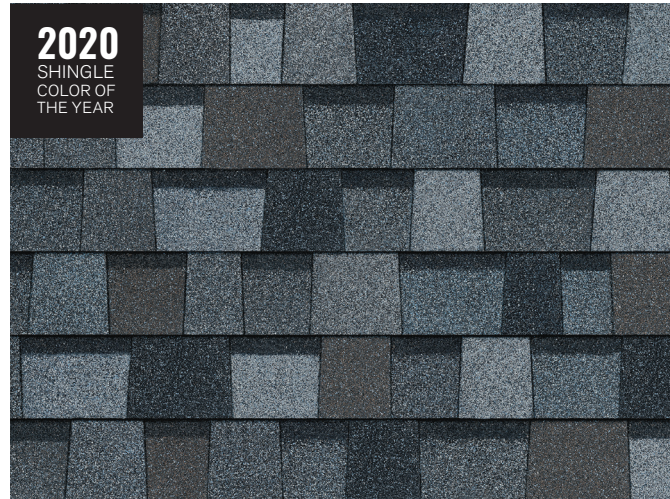

COASTAL

PACIFIC WAVE

TruDefinition® Duration® Designer Shingles

SHINGLE COLOR SPECTRUM / ESPECTRO CROMÁTICO DE LAS TEJAS