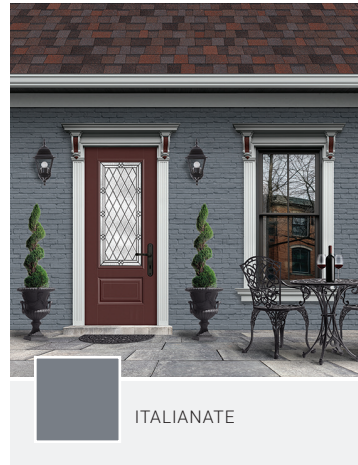

ITALIANATE

UN UNIVERSO DE ESTILOS EN CADA TEJA

Vea cómo el **COLOR DE TEJA DEL AÑO 2025, MERLOT**, de Owens Corning®, hace juego con cada una de estas combinaciones de colores para lograr un aspecto claramente diferente.

Explore todas nuestras combinaciones de tejas y colores en roofingfashioncolors.com

4 Owens Corning® Black Sable shingle includes a patented design.

5 Owens Corning® Bourbon and Midnight Plum shingle includes a patent pending design.

4 La teja Black Sable de Owens Corning® incluye un diseño patentado.

5 La teja Owens Corning® Bourbon y Midnight Plum incluyen un diseño con patente pendiente.

MORE THAN JUST A ROOF®

Home is no ordinary place. It's where you feel safe. Sheltered from the elements. Free to be yourself. It's why Owens Corning delivers extraordinary roofing products that perform as beautifully as they look. More than just a trusted name, we are a roofing industry leader who appreciates all your roof must protect.

ES MUCHO MÁS QUE UN TECHO®

El hogar no es cualquier lugar. Es donde se siente seguro. Protegido de la intemperie. Donde puede ser usted mismo. Es por eso que Owens Corning ofrece productos extraordinarios para techos cuyo rendimiento es tan bueno como se ven. Más que solo un nombre confiable, somos un líder en la industria de techos que sabe bien todo lo que su techo debe proteger.