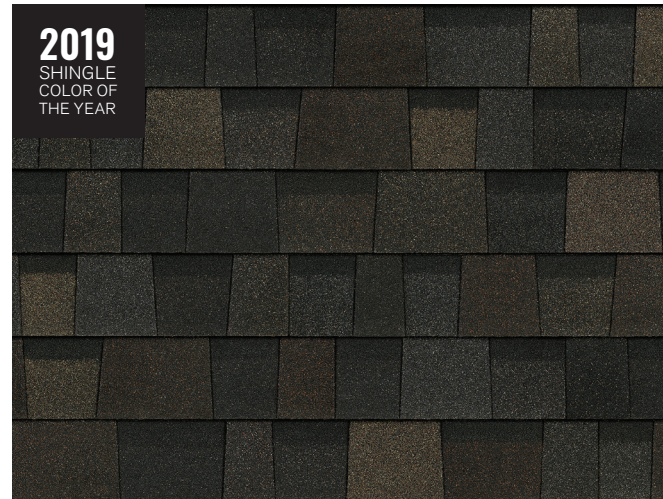

Para ideas y videos explicativos, visite:
owenscorning.com/roofing/design-inspire

MODERN FARMHOUSE
ONYX BLACK
TruDefinition® Duration® Shingles

SHINGLE COLOR SPECTRUM / ESPECTRO CROMÁTICO DE LAS TEJAS

MODERN CRAFTSMAN
BLACK SABLE⁴
TruDefinition® Duration® Designer Shingles