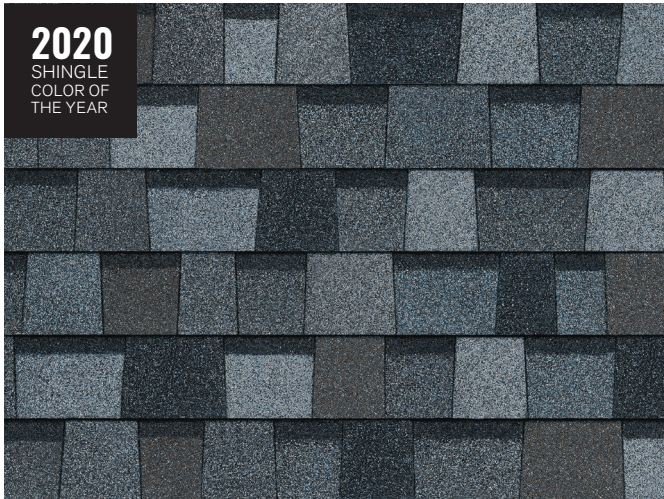

COASTAL
PACIFIC WAVE

TruDefinition® Duration® Designer Shingles

SHINGLE COLOR SPECTRUM / ESPECTRO CROMÁTICO DE LAS TEJAS