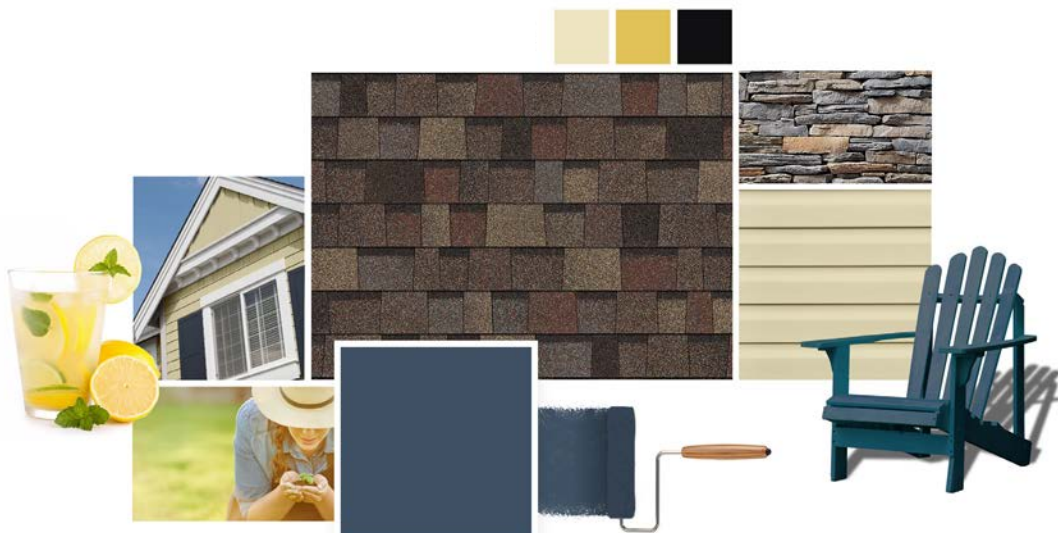

Use our style boards as a starting point to create your perfect look.

Utilice nuestros tableros de estilo como punto de partida para crear su look perfecto.