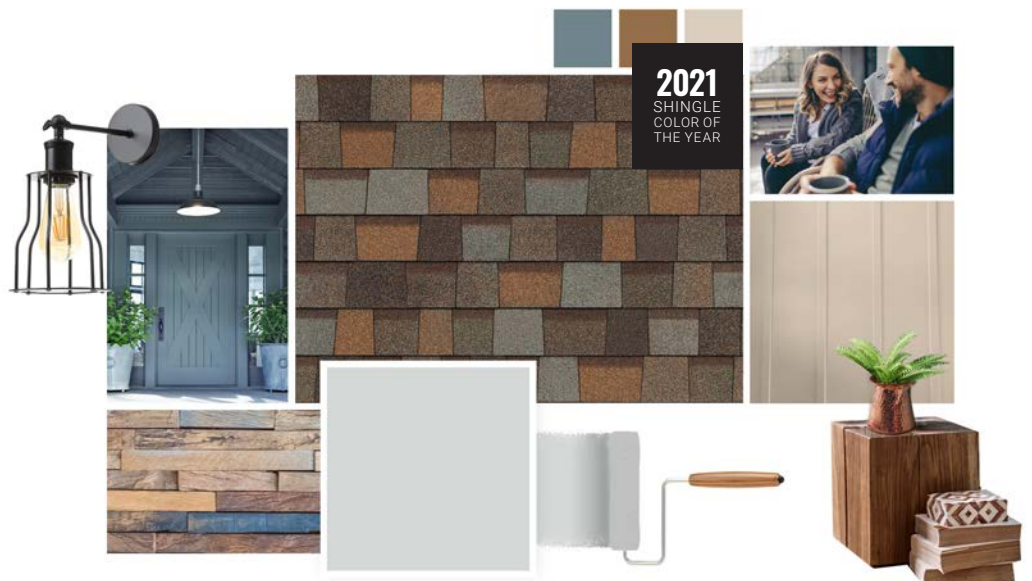

Use our style boards as a starting point to create your perfect look.

Utilice nuestros tableros de estilo como punto de partida para crear su look perfecto.