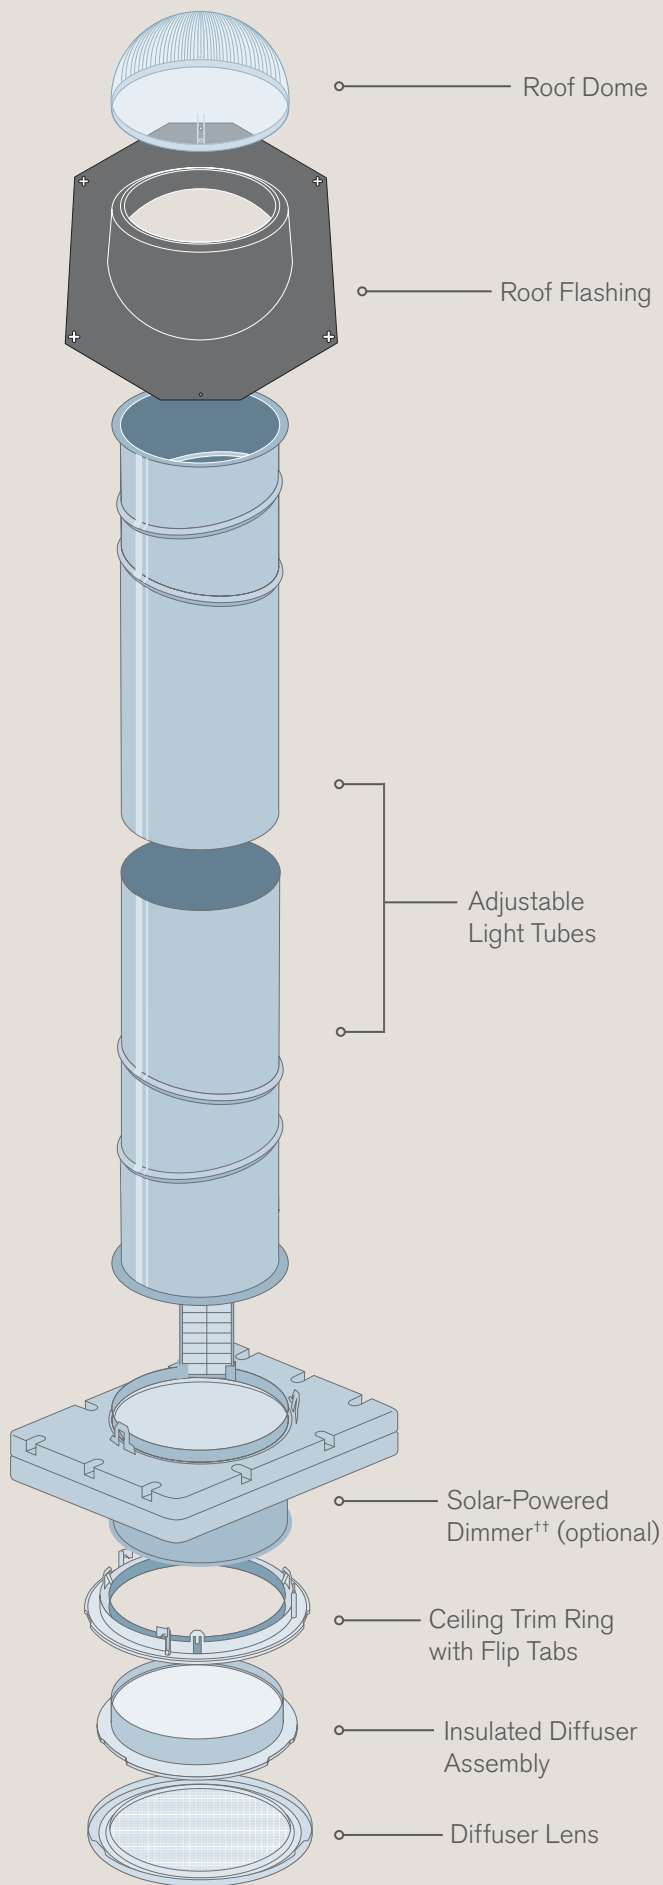

Model shown is a 10" unit with acrylic dome, composite flashing and optional Solar-Powered Dimmer.^{††}

The Owens Corning™ Illuminator® Tube Skylight

Natural lighting. Naturally easy installation.

The Illuminator® Tube Skylight is easy to install with no framing, drywall or electrician required and can be installed during a re-roof process or new construction – typically in less than two hours.

Just follow these four simple steps:

1. Once a location is determined, use included guide to mark and cut roof, secure flashing, and install top tubing and dome.
2. Inside the home, use included guide to mark and cut ceiling, feed bottom tubing into attic, and install trim ring.
3. In the attic, insert bottom tube into trim ring and connect to top tube. Extension tubes can be used for longer spans.
4. Back inside the room, install diffuser assembly and lens.

Innovative design that gets striking results.

- Weather-resistant dome with reflective-optics technology maximizes natural light captured and redirects into home. Illuminator® Tube Skylight absorbs 95% of UV rays** to help protect rugs and furniture from fading.
- Available in pitched-composite, spun-aluminum and formable-aluminum flashing. One-piece seamless flashing is designed to prevent leaking and is covered under the Limited Lifetime Warranty.* This warranty offers the homeowner coverage against manufacturing defects for as long as they own their home.
- Rigid, reflective light tubes redirect natural light into the home. Adjustable up to a 45-degree angle for easy installation.
- Optional Solar-Powered Dimmer with remote^{††} offers complete control over light distribution without electricity.
- Ceiling Trim Ring securely fastens to ceiling via flip tabs.
- Insulated Diffuser Assembly meets ENERGY STAR® performance criteria for heat flow (U-Factor and Solar Heat Gain Coefficient).
- Diffuser Lens distributes natural light evenly throughout the room.